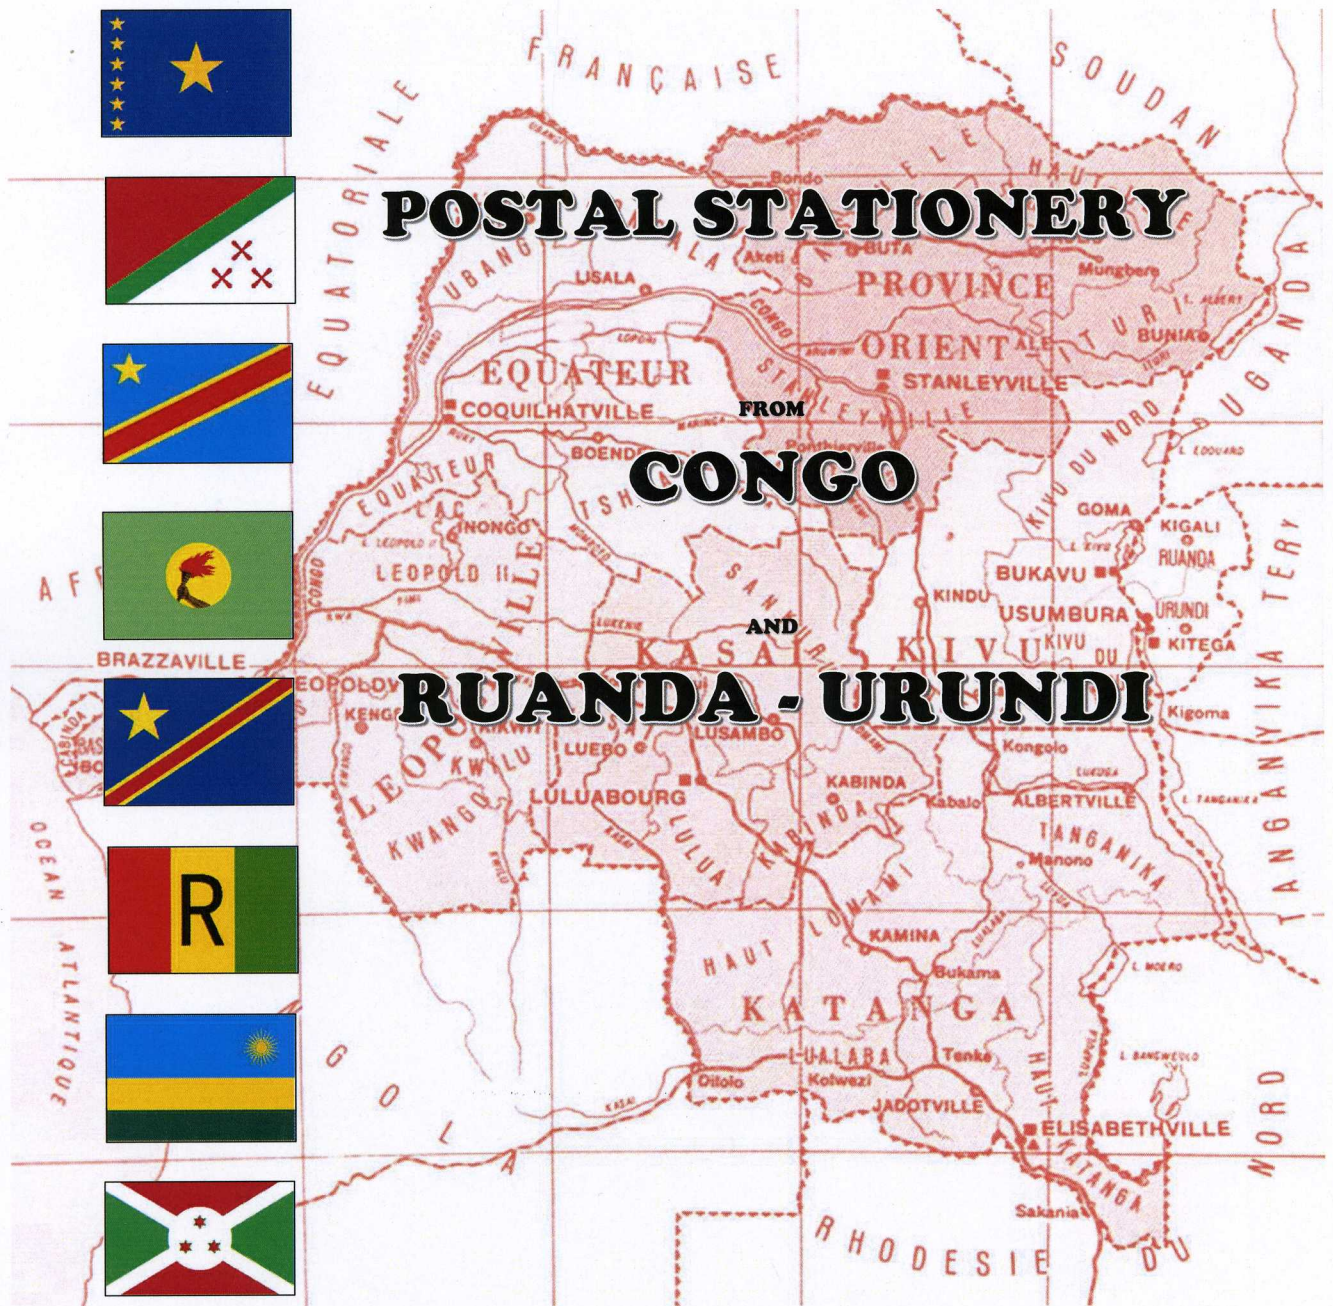

SOCIÉTÉ BELGE DE L'ENTIER POSTAL
&
BELGIAN CONGO STUDY CIRCLE

POSTAL STATIONERY

FROM CONGO

AND RUANDA - URUNDI

Edition 2021
by Yves WINAND

SOCIÉTÉ BELGE DE L'ENTIER POSTAL
&
BELGIAN CONGO STUDY CIRCLE
present

POSTAL STATIONERY

from
CONGO
and
RUANDA-URUNDI

Edition 2021
Yves WINAND